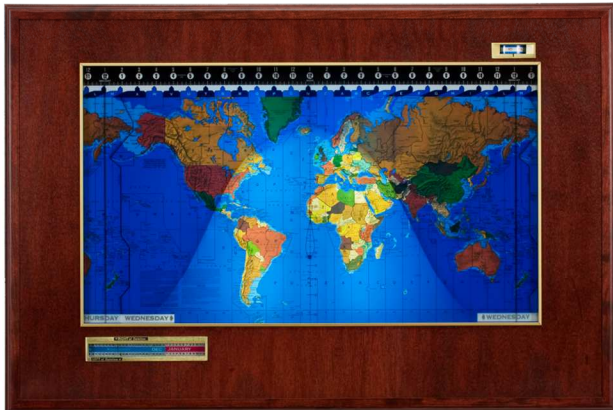

GEOCHRON FRONT PANEL UPGRADE GUIDE

RENEW, REFRESH OR MODERNIZE YOUR GEOCHRON
MAKE YOUR GEOCHRON LOOK LIKE NEW WITH AN UPDATED FRONT PANEL

The **Boardroom** model upgrade is a choice of six natural woods with a custom molding or a custom finish to match your decor.