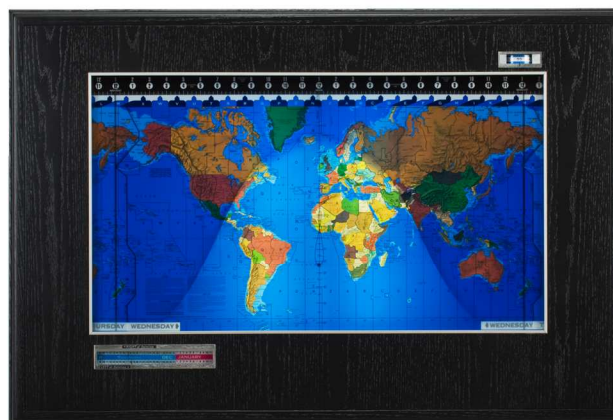

Black Oak Boardroom

All Boardroom upgrades $650.00

The **Original Kilburg** model upgrade comes in seven different vinyls, stainless steel, gold, satin and black anodized, white, silver and black powder coat and six natural woods